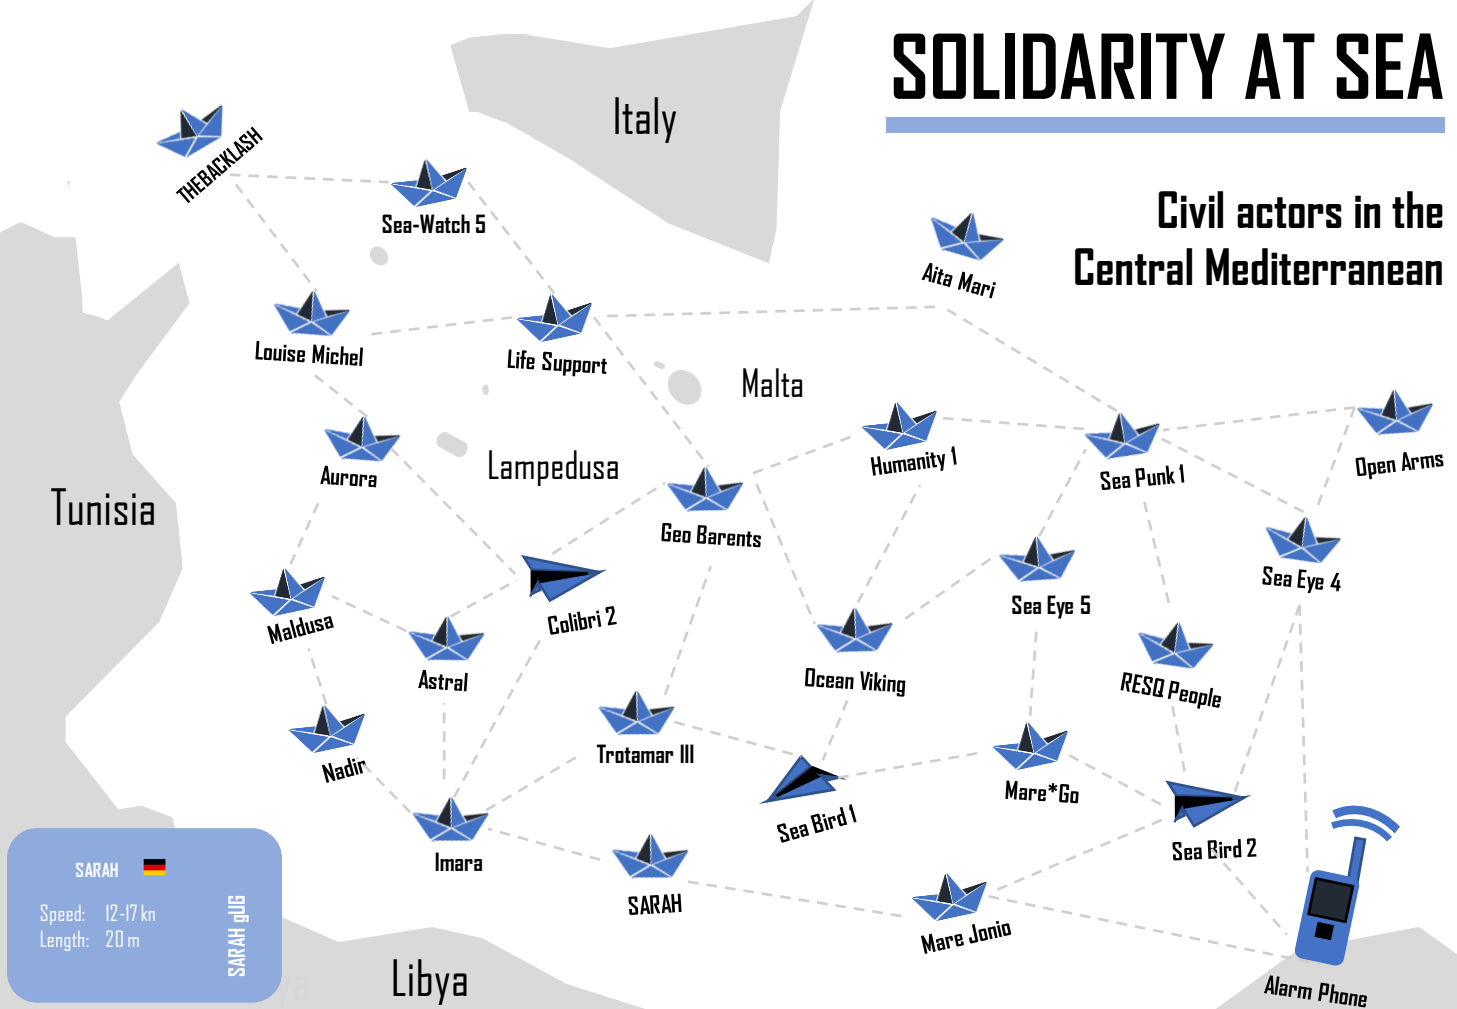

THEBACKLASH **SOLIDAIRE**

Speed: 12 kn
Length: 66 m

SEA-WATCH 5 **SEA-WATCH**

Speed: 13 kn
Length: 58 m

LIFE SUPPORT **EMERGENCY**

Speed: 10 kn
Length: 51 m

GEO BARENTS **MEDICINS SANS FRONTIERES**

Speed: 10 kn
Length: 70 m

HUMANITY I **SOS HUMANITY**

Speed: 10 kn
Length: 61 m

MARE JONIO **MEDITERRANEA**

Speed: 13 kn
Length: 37 m

SEA-EYE 4 **SEA EYE**

Speed: 10 kn
Length: 53 m

OCEAN VIKING **SOS MEDITERRANEE**

Speed: 11 kn
Length: 69 m

LOUISE MICHEL **LOUISE MICHEL**

Speed: 25 kn
Length: 30 m

AURORA **SEA WATCH**

Speed: 21 kn
Length: 14 m

MALDUSA **MALDUSA**

Speed: 20 kn
Length: 10 m

ASTRAL **OPEN ARMS**

Speed: 7 kn
Length: 30 m

SARAH **SARAH gUG**

Speed: 12-17 kn
Length: 20 m

NADIR **RESQSHIP**

Speed: 8 kn
Length: 18 m

IMARA **R42 SAIL AND RESCUE**

Speed: 5-7 kn
Length: 14 m

TROTAMAR III **COMPASS COLLECTIVE**

Speed: 5-7 kn
Length: 13 m

SEABIRD 1 & 2 **SEA-WATCH AIR**

Speed: 170 kn
Capacity: 6 people
Endurance: 7-10 hours

COLIBRI 2 **PILOTES VOLONTAIRES**

Speed: 150 kn
Capacity: 4 people
Endurance: 7-10 hours

OPEN ARMS **OPEN ARMS**

Speed: 12 kn
Length: 37 m

WATCH THE MED ALARM PHONE

Emergency hotline for people in distress at sea

+33 4 86 51 71 61

SOLIDARITY AT SEA

Civil actors in the Central Mediterranean